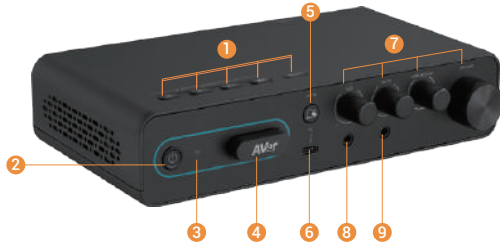

Microphone: Wireless Mobility

The wireless microphone provides high-quality audio, ensuring that every student in the classroom hears the teacher's voice clearly. Teachers can move freely around the classroom, interact with students, and use different teaching spaces without any limitations.

Product Appearance

Streaming Audio Box

Front Panel

- | | |
|----------------------------|---|
| 1 Sound Adjustment Buttons | 7 Volume Control Buttons |
| 2 Power Button | <ul style="list-style-type: none"> Assistive Listening Device (ALD) Microphone Wireless Microphone Speakers |
| 3 LED Indicator | 8 Assistive Listening Device (ALD) Port |
| 4 Microphone Receiver | 9 Mic In Port |
| 5 PC Mute Button | |
| 6 USB Type-C Port for PC | |